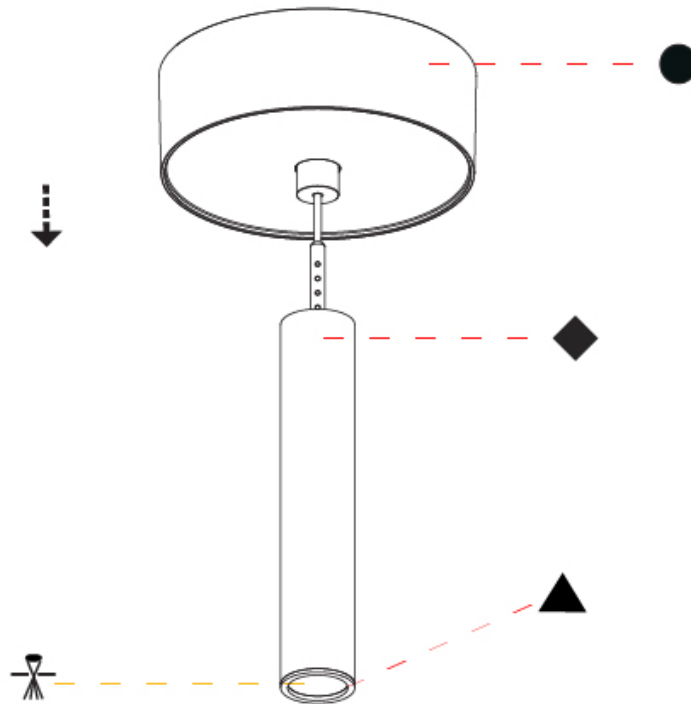

HANGOVER PLUG SHINE MONOPOINT SURFACE CANOPY SUSPENSION

A30847-

PROJECT
TYPE
SPECIFIER
QUANTITY
DATE

A